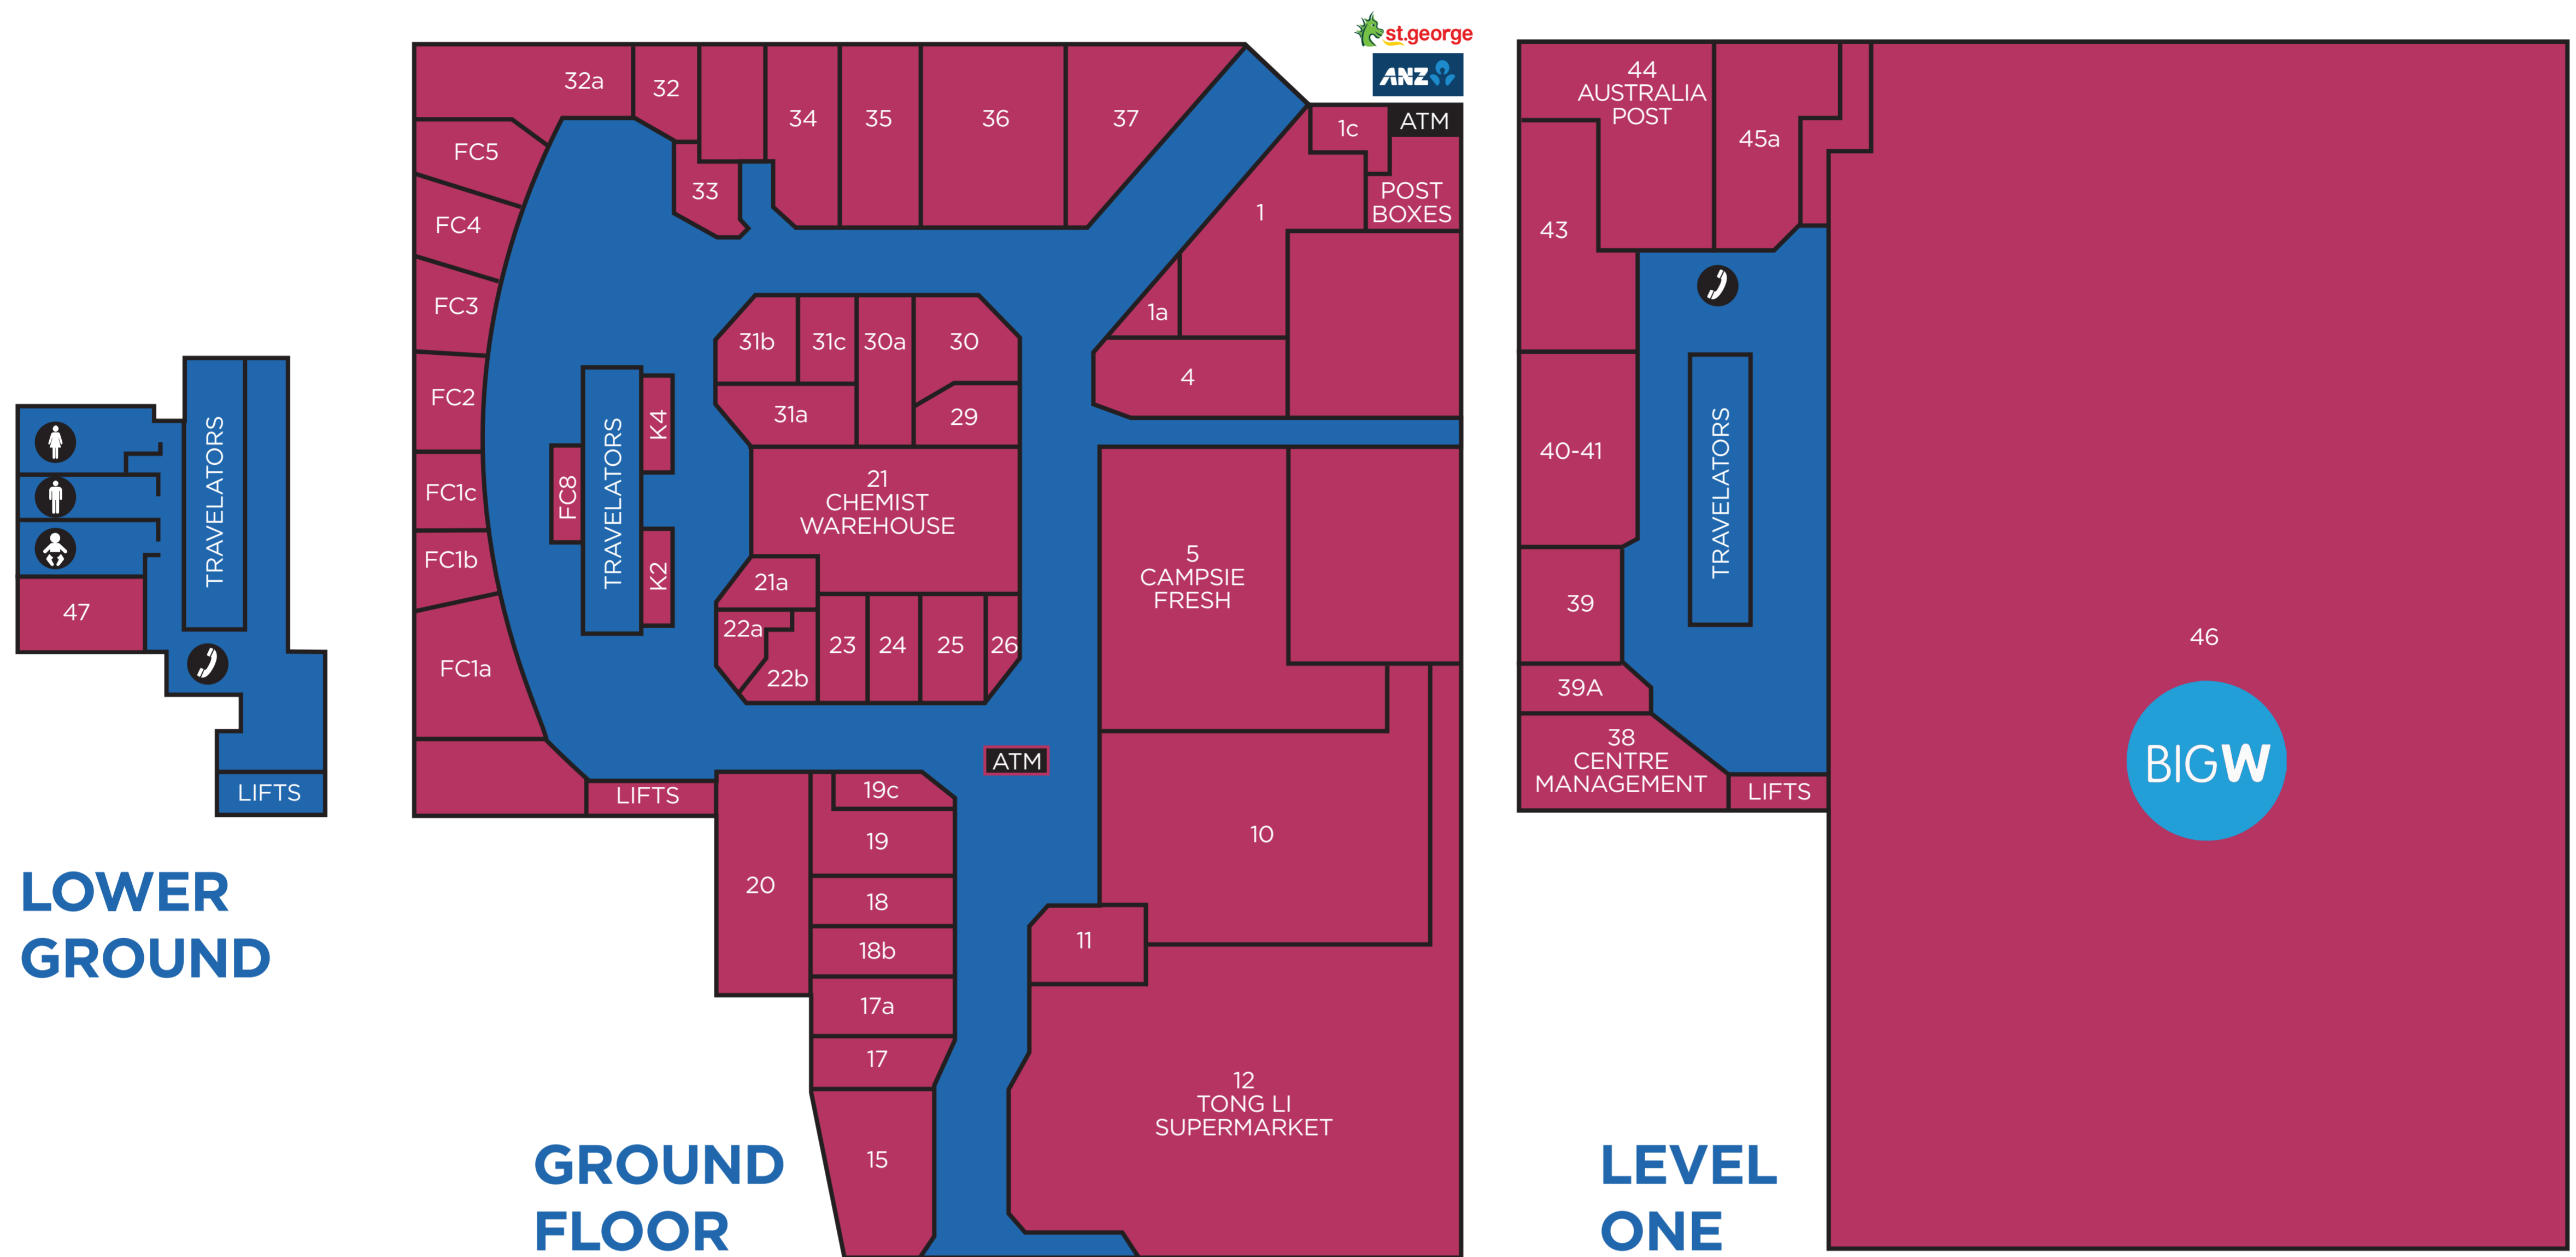

CAMPSIE CENTRE DIRECTORY

MAJOR STORES

Big W	46
Tong Li Supermarket	12

DISCOUNT VARIETY STORES

Campsie Gift Land	10
International Brands Outlet	47

FASHION & ACCESSORIES

Five Plus	30
Lowe's	36
Sox & Things	K2
Ximi Vogue	35

HEALTH/BEAUTY

Beautique Parlour	21a
Chemist Warehouse	21
Fresh Nails	30a
Hair Today	31c
Perfect Day Spa	FC1a

FOOTWEAR

Spend Less Shoes	1
------------------	---

JEWELLERY

7K Jewellers	33
Campsie Jewellery	22a

HOMEWARES

Bed & Linen	18A
Michelle's Home	34

TAKEAWAY/FOOD COURTS/CAFES

Hero Sushi	26
L'SH Cafe	11
Mi Do Ri	FC1b
Oz Turko	FC2
Sushi Massita	FC4

FRESH FOOD

Breadtop	19
Campsie Fresh	5
Sea Ocean Seafood	15
T&L Best Meats	4
The Chicken's Nest	17