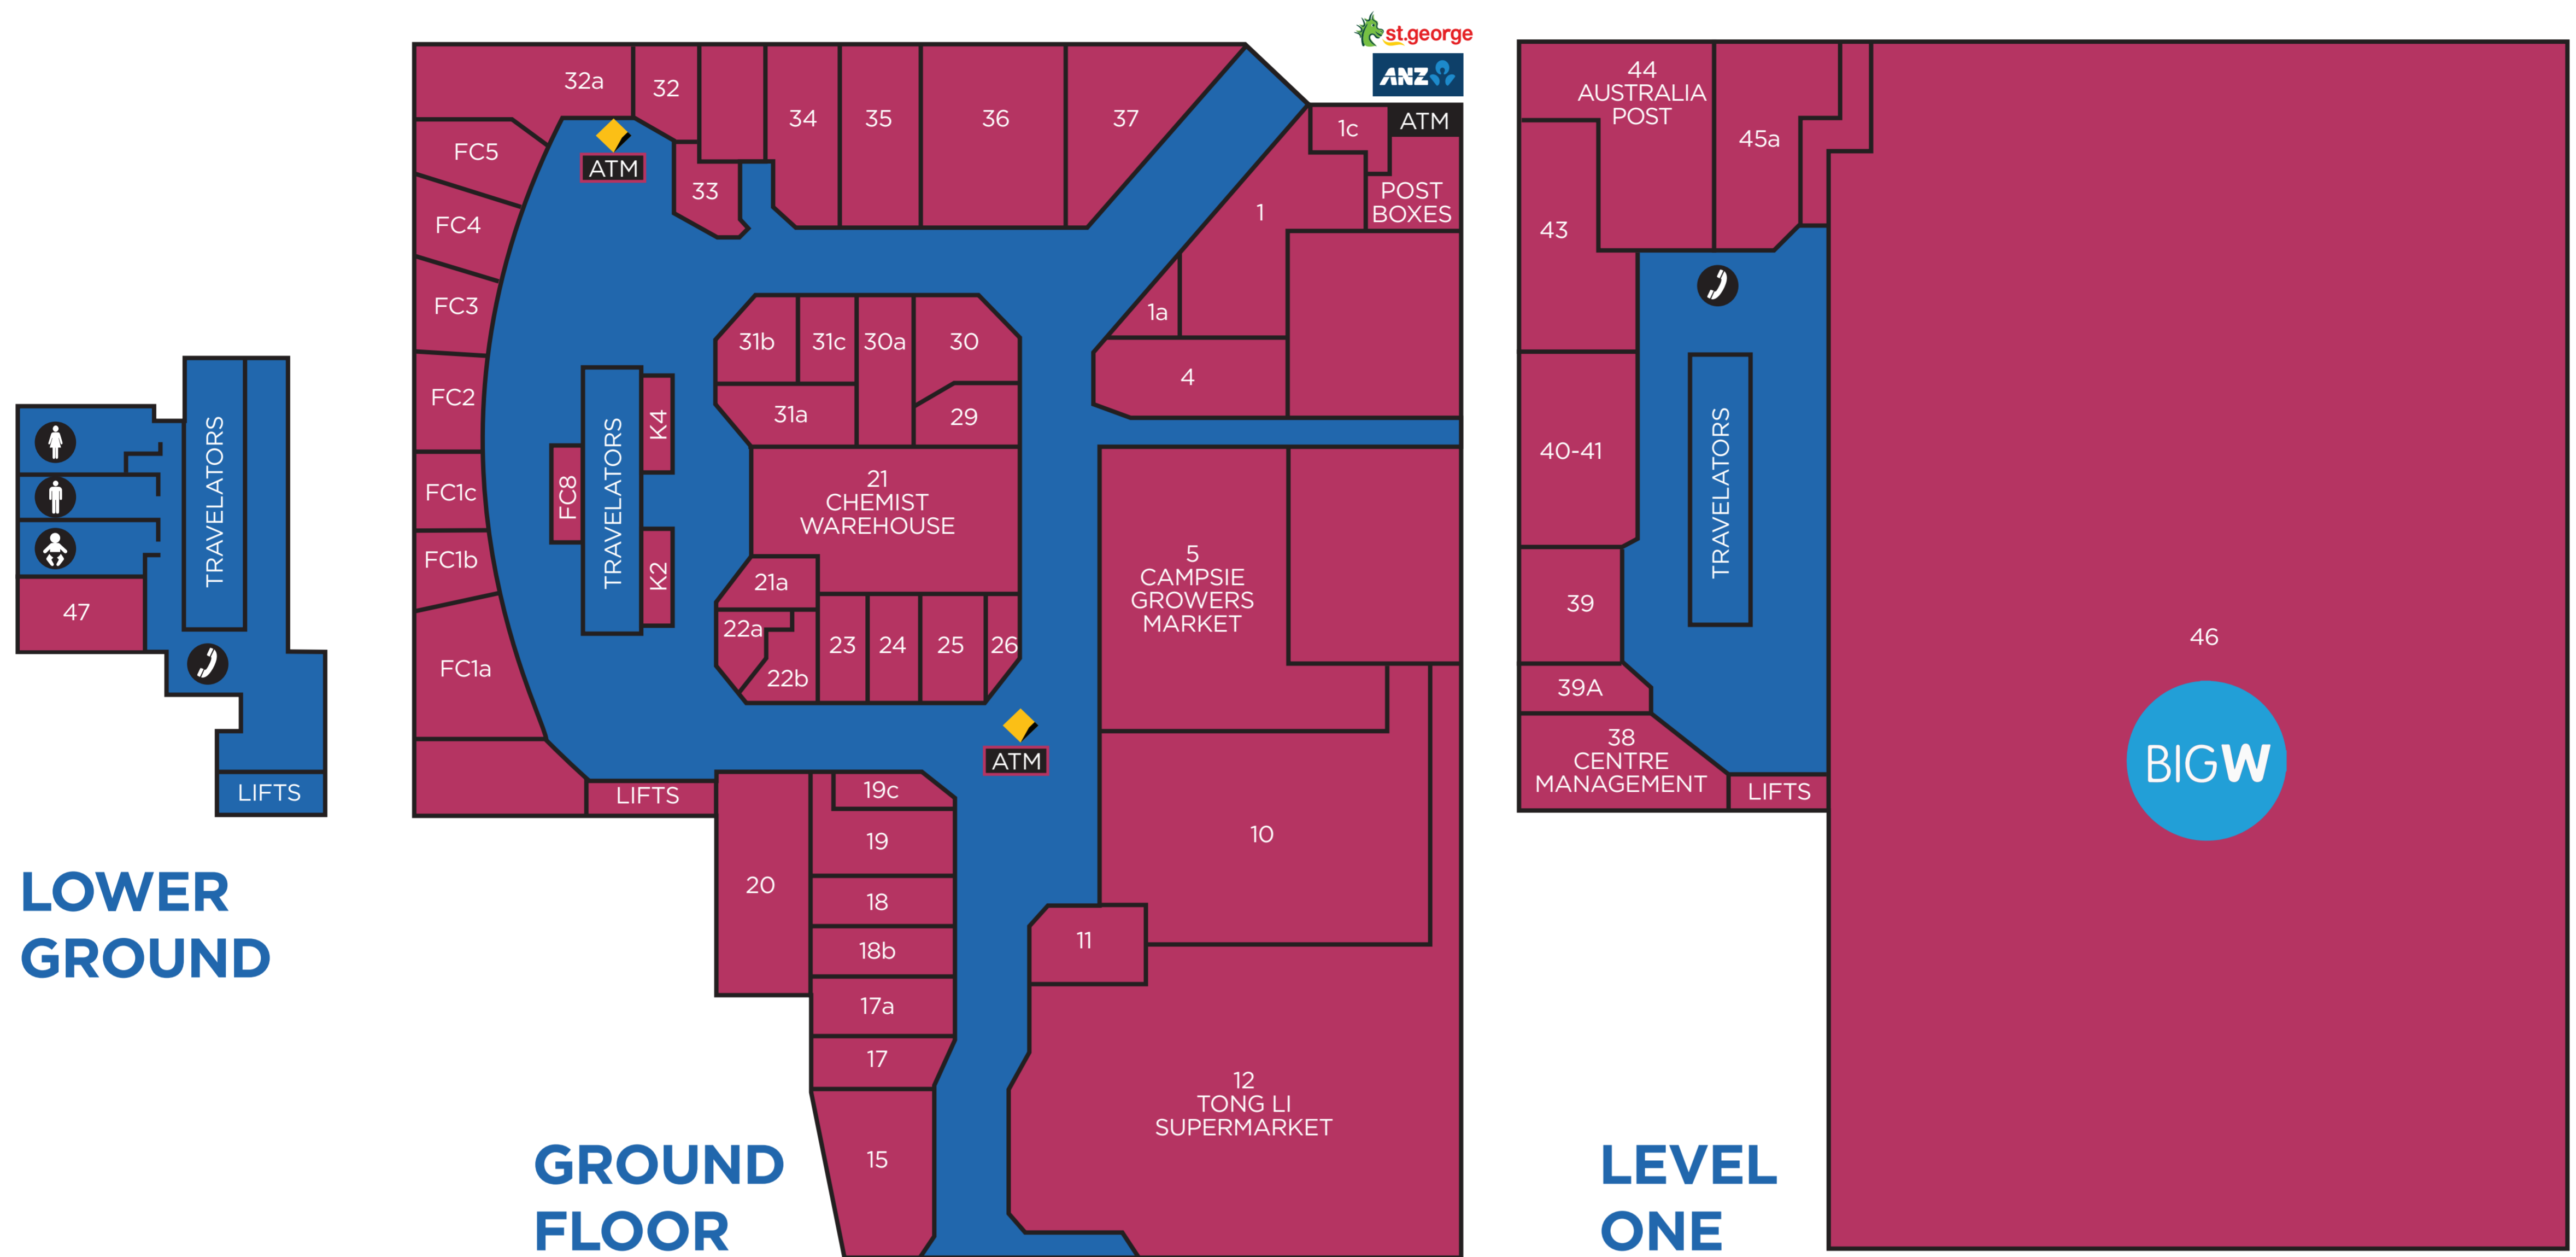

CAMPSIE CENTRE DIRECTORY

MAJOR STORES

Big W	46
Tong Li Supermarket	12

DISCOUNT VARIETY STORES

Campsie Gift Land	10
International Brands Outlet	47

FASHION & ACCESSORIES

Five Plus	30
Lowes	36
Sox & Things	K2
Ximi Vogue	35

HEALTH/BEAUTY

Anne Hair	32
Beautique Parlour	21a
Charmzone Cosmetics	31b
Chemist Warehouse	21
Fresh Nails	30a
Hair Today	31c
Perfect Day Spa	Fc1a
Top Healthy Massage Centre	45a

FOOTWEAR

Spend Less Shoes	1
------------------	---