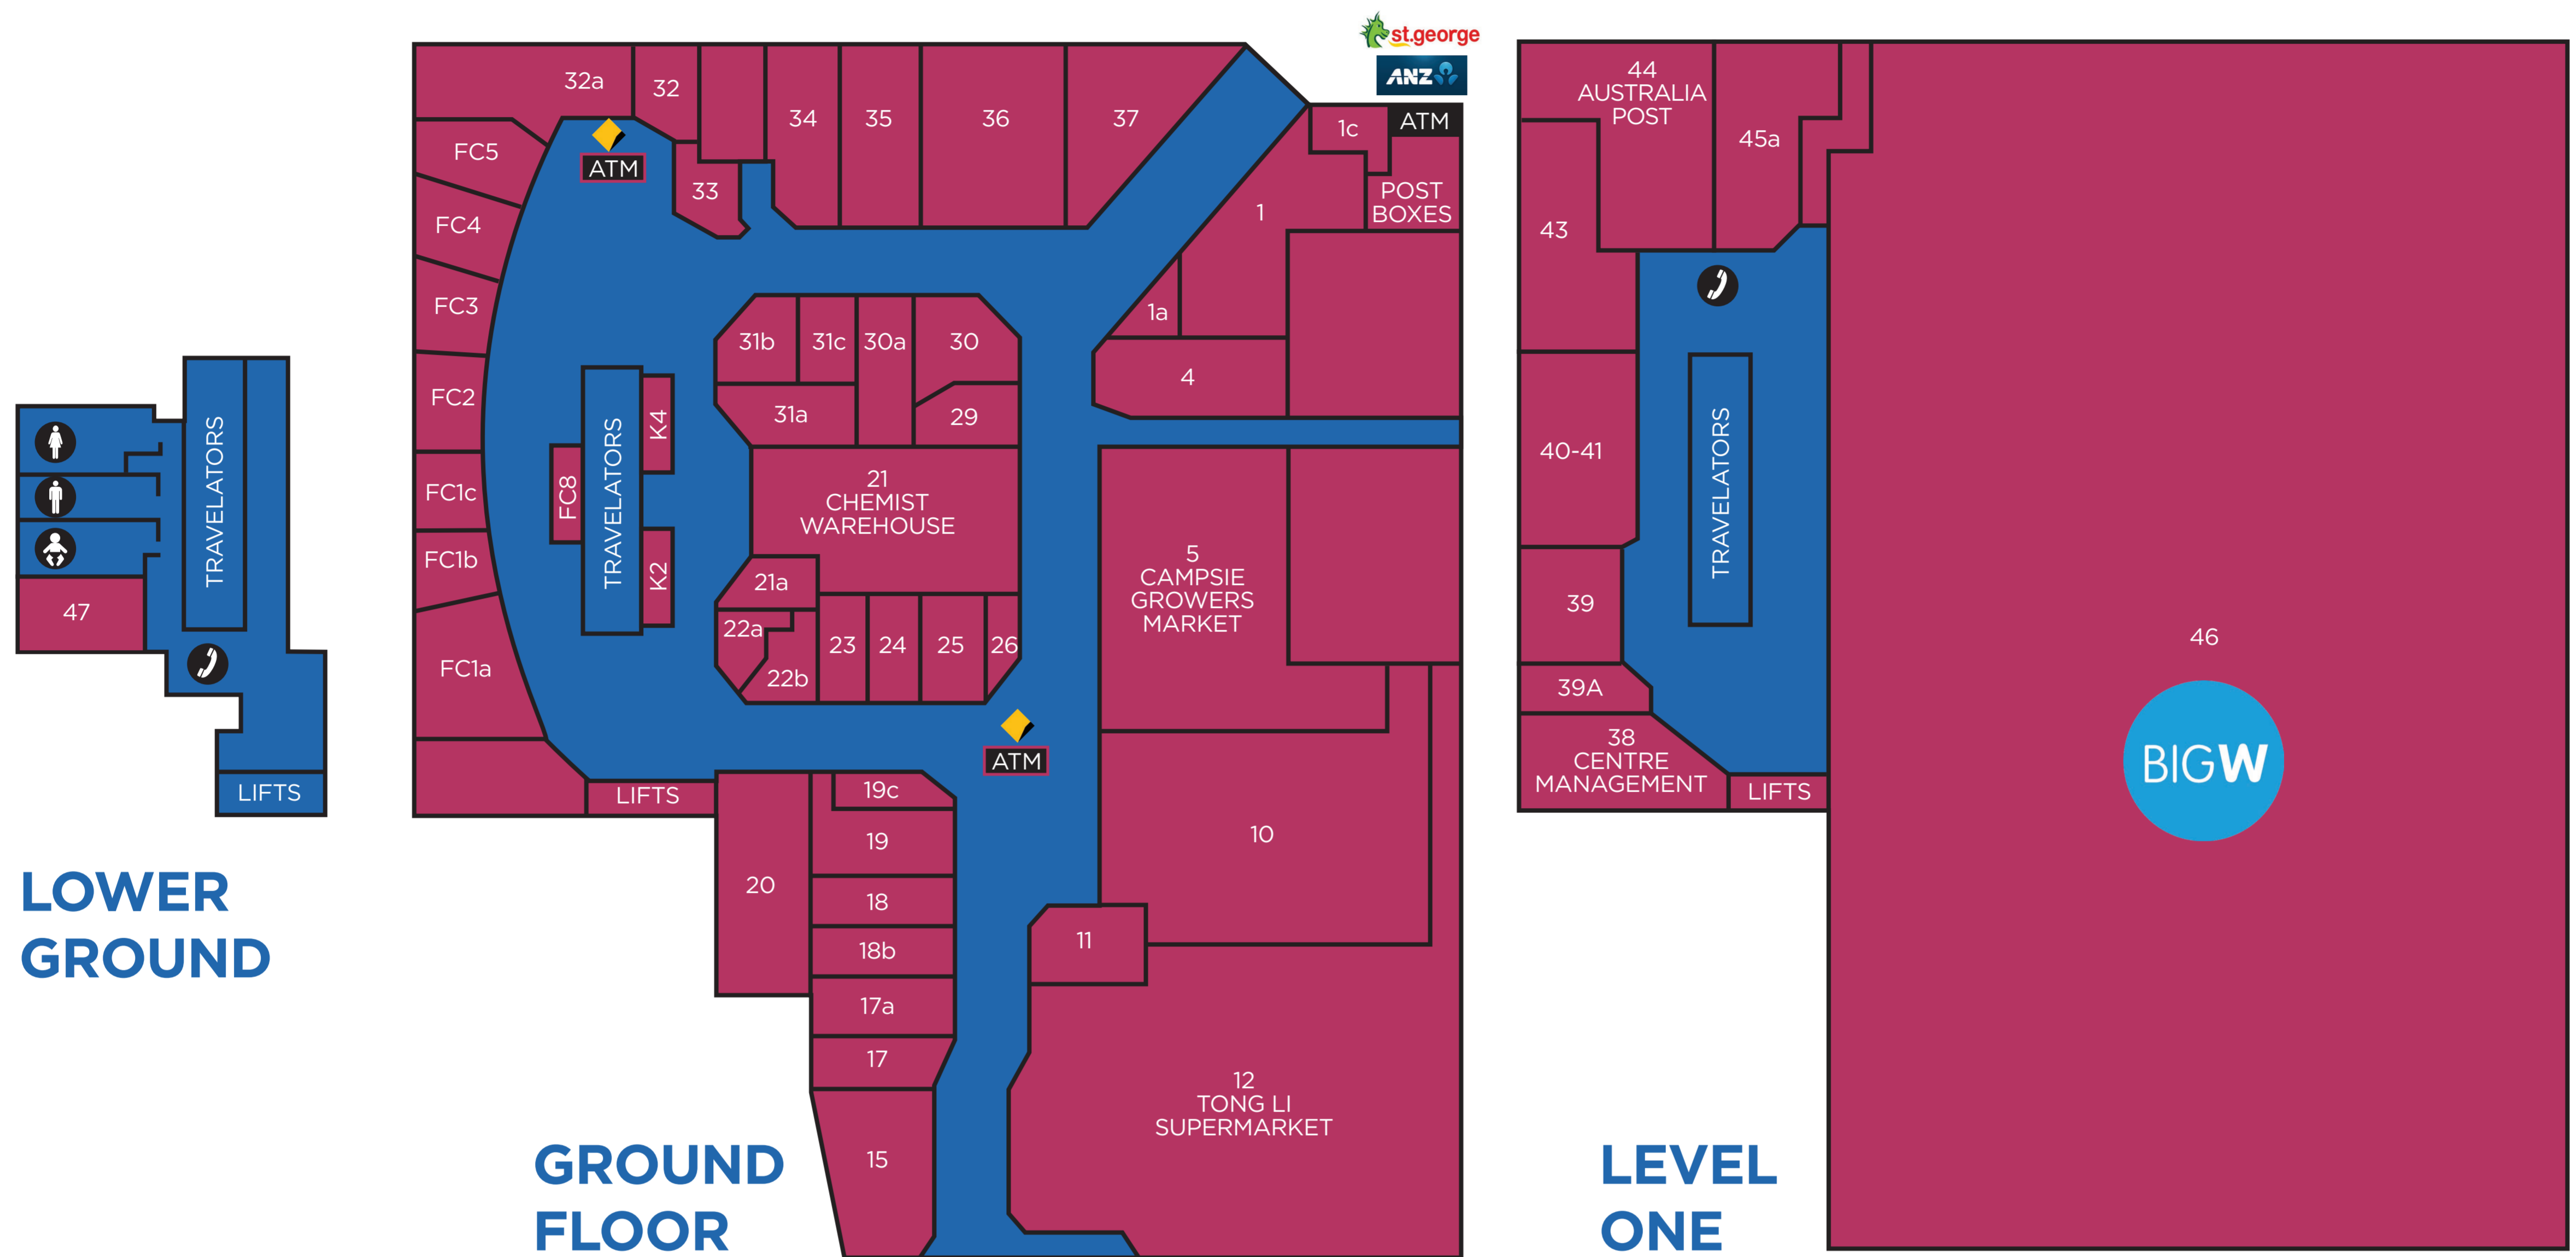

CAMPSIE CENTRE DIRECTORY

MAJOR STORES

Big W	46
Tong Li Supermarket	12

DISCOUNT VARIETY STORES

Campsie Gift Land	10
International Brands Outlet	47

FASHION & ACCESSORIES

Five Plus	30
JC Handbags	18a
Lowes	36
Sox & Things	K2
Ximi Vogue	35

HEALTH/BEAUTY

Anne Hair	32
Beautique Parlour	21a
Charmzone Cosmetics	31b
Chemist Warehouse	21
Fresh nails	30a
Hair Today	31c
Perfect Day Spa	Fc1a
Top Healthy Massage Centre	45a

FOOTWEAR

Spend Less	1
------------	---

JEWELLERY

7K Jewellers	33
Campsie Jewellery	22a

HOMEWARES

Cotton World	31A
IMCE Kitchenware	34

TAKEAWAY/FOOD COURTS/CAFES

Cafe Noble	1c
Ecua Thai Food	FC5
Gloria Jeans	37
Hero Sushi	26
Juice Bar	FC8
L'SH Cafe	11
Man Hing Chinese Takeaway	FC3
Midori	FC1b
Oz Turko	FC2
Sindoor Indian	FC1c
Sushi Massita	FC4