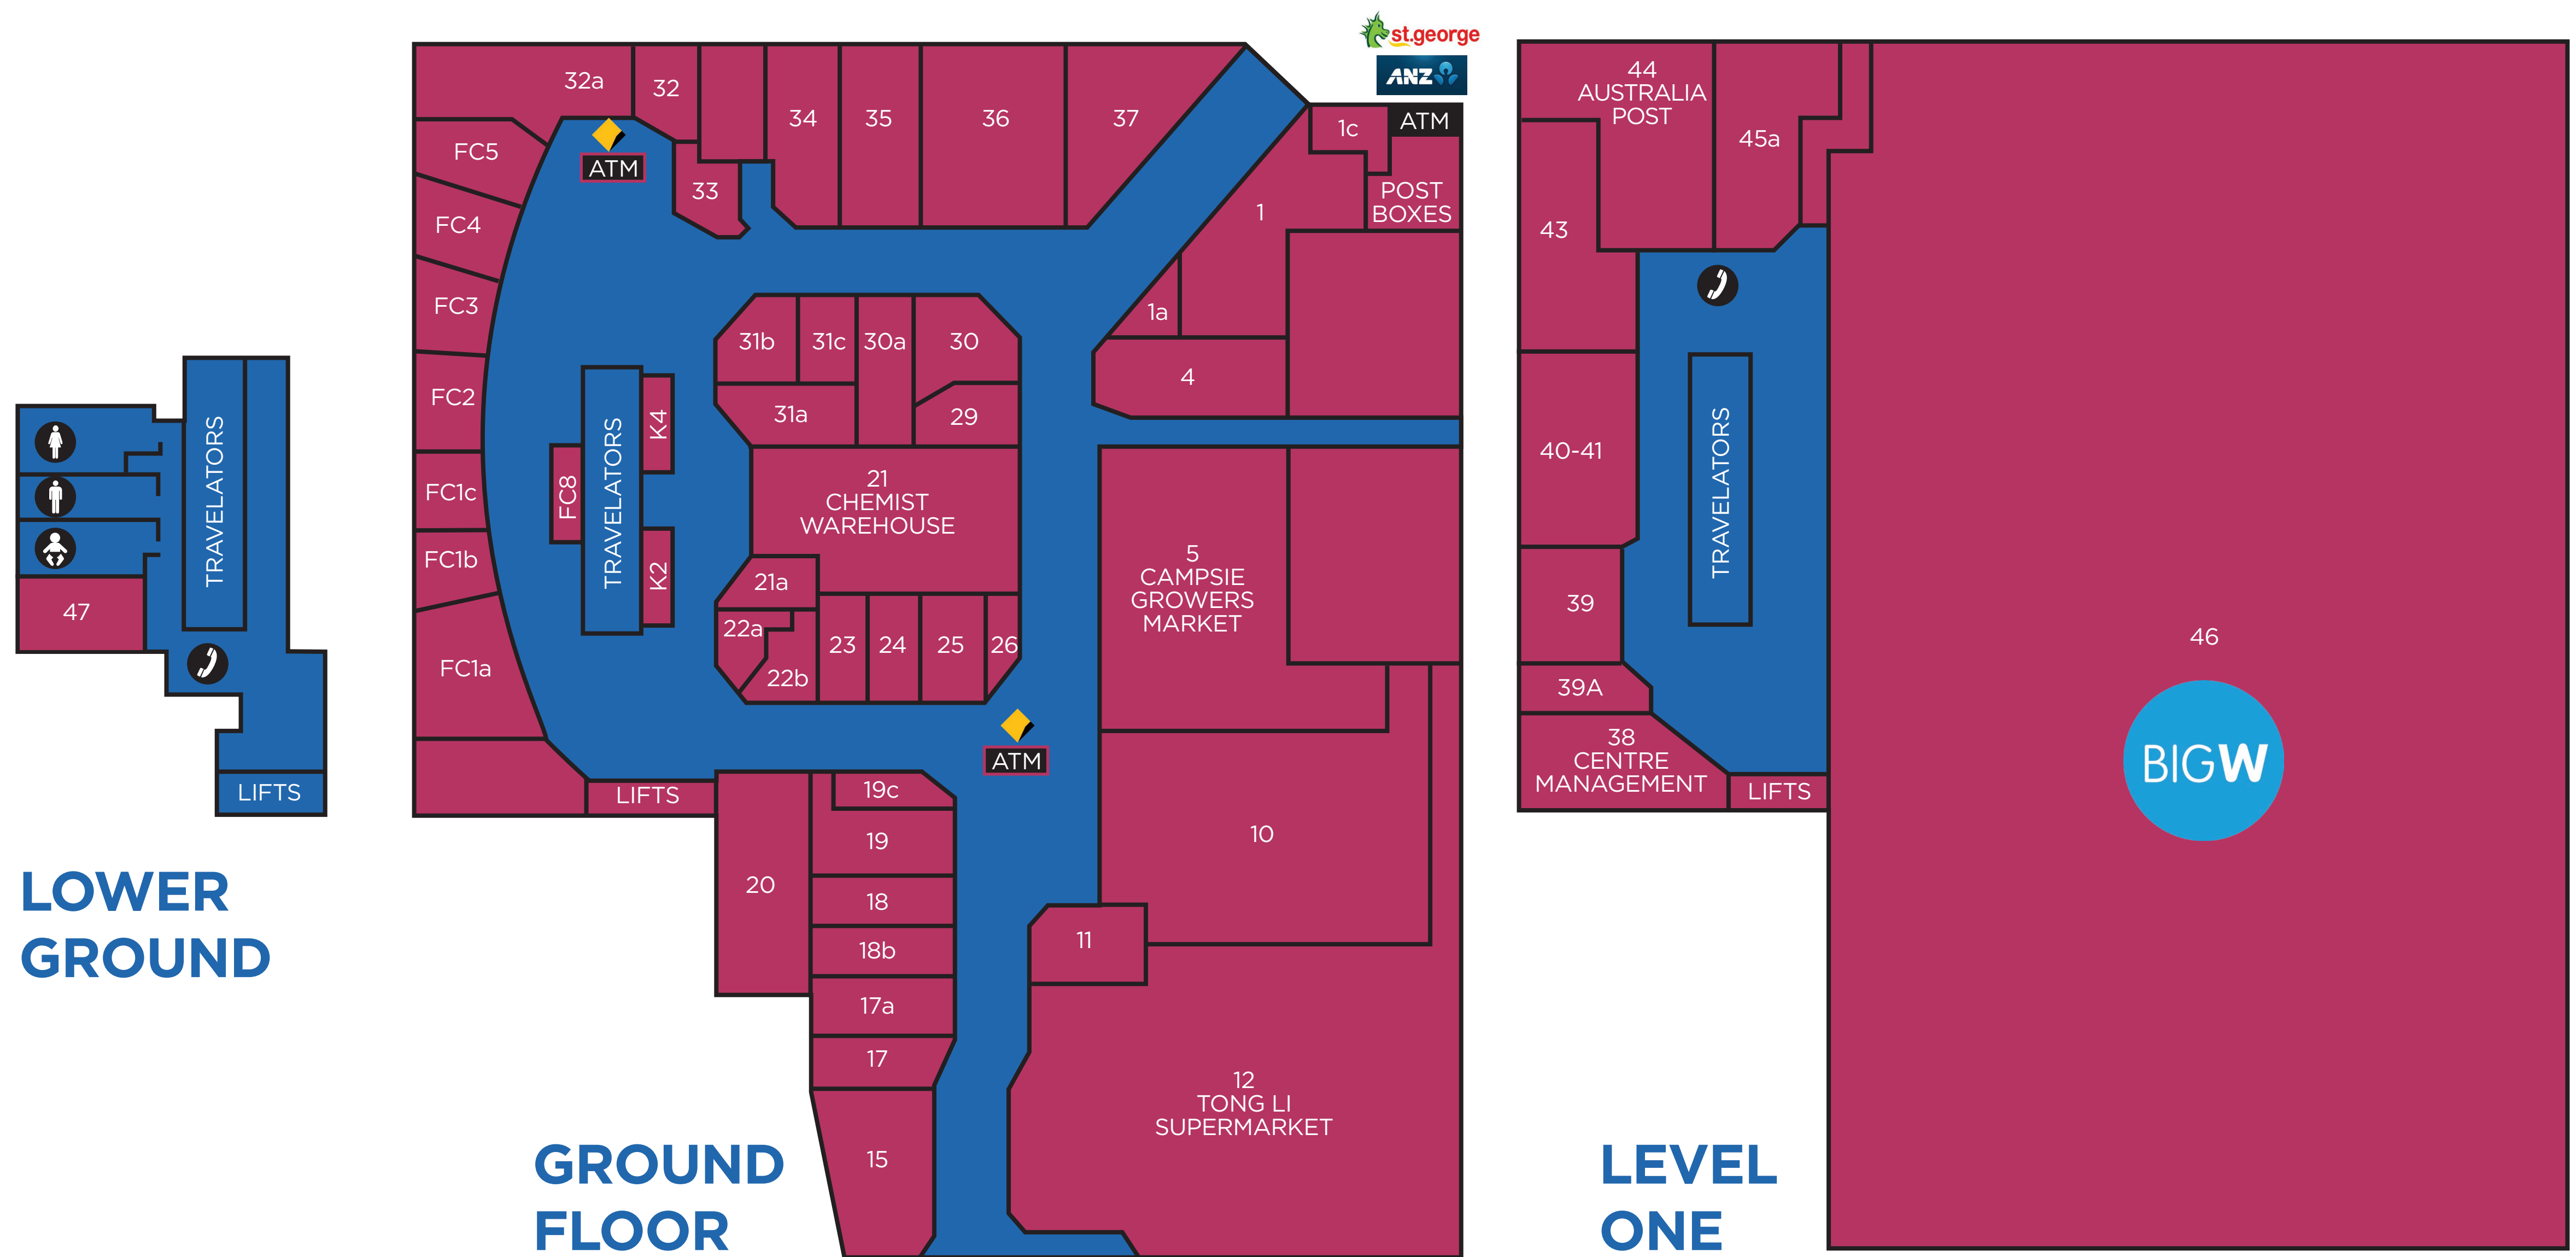

CAMPSIE CENTRE DIRECTORY

MAJOR STORES

Big W	46
Tong Li Supermarket	12

DISCOUNT VARIETY STORES

Campsie Gift Land	10
International Brands Outlet	47

FASHION & ACCESSORIES

Ximi Vogue	35
JC Handbags	18a
Lowes	36
Five Plus	30
Romanoff	32a
Sox & Things	K2

HEALTH/BEAUTY

Anne Hair	32
Beautique Parlour	21a
Charmzone Cosmetics	31b
Chemist Warehouse	21
Fresh nails	30a
Hair Today	31c
Perfect Day Spa	Fc1a
Top Healthy Massage Centre	45a

FOOTWEAR

Spend Less	1
------------	---